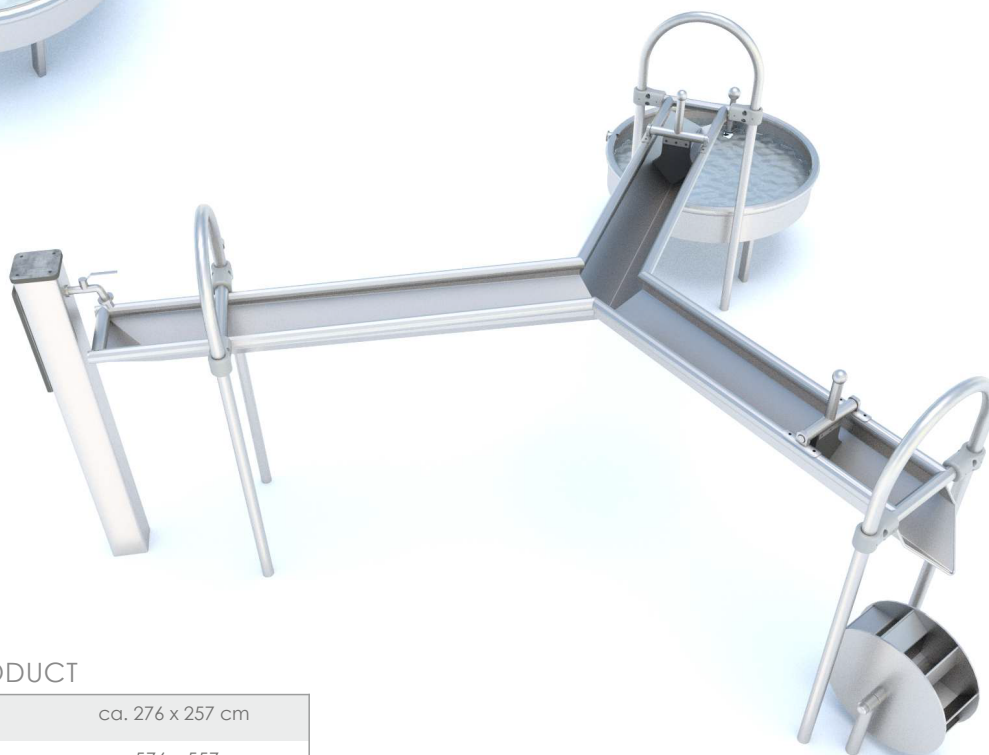

SOCJALIZING

PLAY WITH WATER

INFORMATION ABOUT THE PRODUCT

Dimensions	ca. 276 x 257 cm
Safety zone	ca. 576 x 557 cm
Overall height	ca. 110 cm
Free fall height	ca. 26 cm
Amount of users	5 persons
Product complies with EN 1176-1:2017-12	YES
Availability of spare parts	YES
Age range	1-12
<small>According to EN 1176-1:2017-12 norm, the product requires applying a safety surface according to the product's free fall height.</small>	

Visualisation is for reference only,  
actual appearance may vary.

SCALE 1:100

MATERIALS:

ELEMENTS  
CONSTRUCTION  
MADE OF STAINLESS STEEL  
ASISI 304