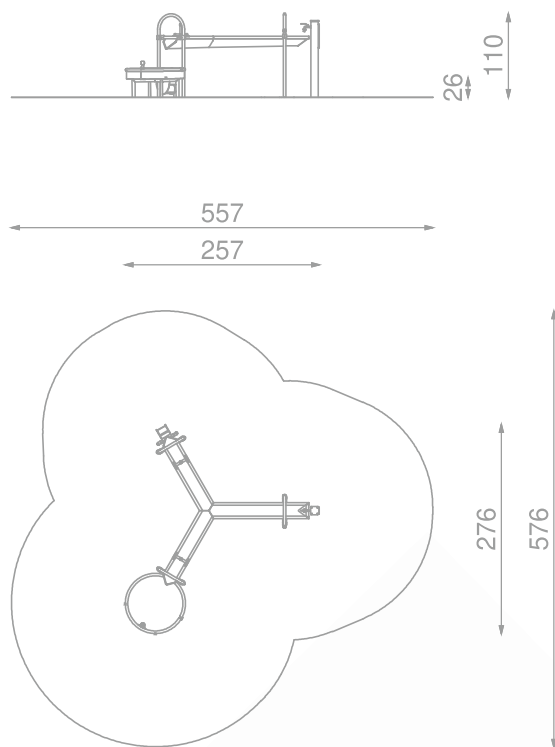

SOCJALIZING

PLAY WITH WATER

INFORMATION ABOUT THE PRODUCT

Dimensions	ca. 276 x 257 cm
Safety zone	ca. 576 x 557 cm
Overall height	ca. 110 cm
Free fall height	ca. 26 cm
Amount of users	5 persons
Product complies with EN 1176-1:2017-12	YES
Availability of spare parts	YES
Age range	1-12
<small>According to EN 1176-1:2017-12 norm, the product requires applying a safety surface according to the product's free fall height.</small>	

Visualisation is for reference only,  
actual appearance may vary.

SCALE 1:100

MATERIALS:

ELEMENTS  
CONSTRUCTION  
MADE OF STAINLESS STEEL  
ASISI 304